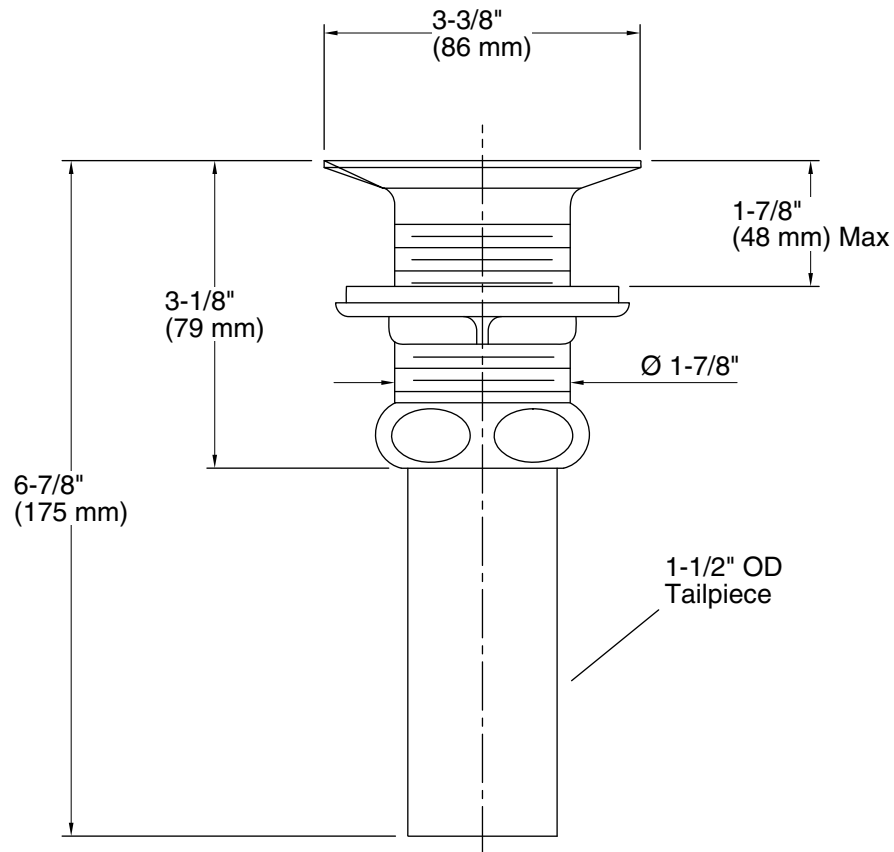

Features

- 1½" (38 mm) OD brass tailpiece.
- Removable perforated strainer.

Material

- Brass.

Recommended Products/Accessories

K-23726 Drain treatment

K-23723 Faucet cleaner

Codes/Standards

ASME A112.18.2/CSA B125.2

KOHLER® One-Year Limited Warranty

See website for detailed warranty information.

Available Colors/Finishes

Color tiles intended for reference only.

Color	Code	Description
-------	------	-------------

	CP	Polished Chrome
---	----	-----------------

Technical Information

All product dimensions are nominal.

Notes

Install this product according to the installation guide.